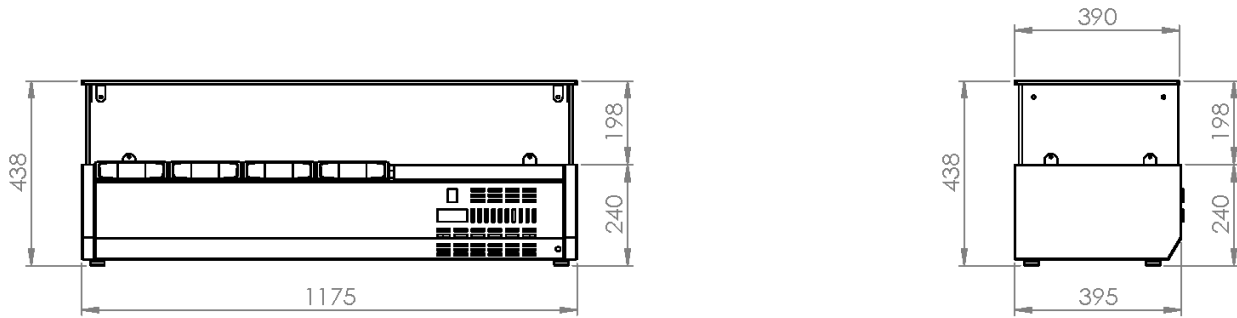

### PRODUCT SPECIFICATIONS

<b>Weight</b>	43 kg
<b>Dimensions</b>	122 × 40 × 45 cm
<b>Δίσκοι GN</b>	4 (1/3)
<b>Ιπποδύναμη (HP)</b>	1/6

---

**SKU:** SA PI 122T3

Capacity:	4 GNTrays (1/3)
-----------	-----------------

	
Refrigerated countertop salad display	SA PI 118T3