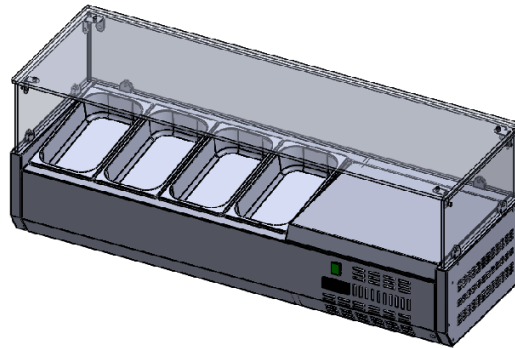

### PRODUCT SPECIFICATIONS

<b>Weight</b>	43 kg
<b>Dimensions</b>	122 × 40 × 45 cm
<b>Δίσκοι GN</b>	4 (1/3)
<b>Ιπποδύναμη (HP)</b>	1/6

---

**SKU:** SA PI 122T3

Capacity:	4 GNTrays (1/3)
-----------	-----------------

	
Refrigerated countertop salad display	SA PI 118T3